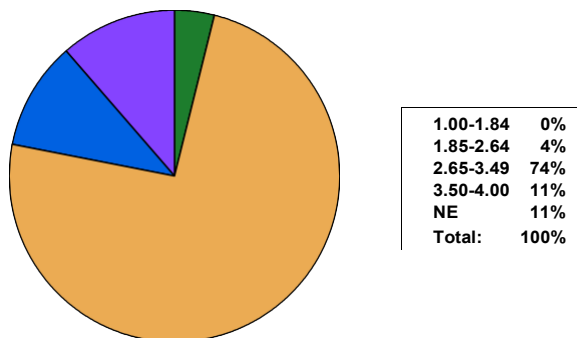

Novice New Jersey Public School Teachers Profile, cont'd

Evaluation (2)

Evaluation : Teacher SGP Score (2)

Summative Rating	Individuals evaluated in 15-16 SY
Highly Effective	27.00
Effective	146.00
Partially Effective	1.00
Ineffective	0.00
NE	64.00

Summative Score	Individuals evaluated in 15-16 SY
1.00-1.84	1.00
1.85-2.64	6.00
2.65-3.49	19.00
3.50-4.00	9.00
NE	203.00

Evaluation : Teacher Practice Score (2)

Evaluation : Teacher SGO Score (2)

Summative Score	Individuals evaluated in 15-16 SY
1.00-1.84	0.00
1.85-2.64	9.00
2.65-3.49	177.00
3.50-4.00	25.00
NE	27.00