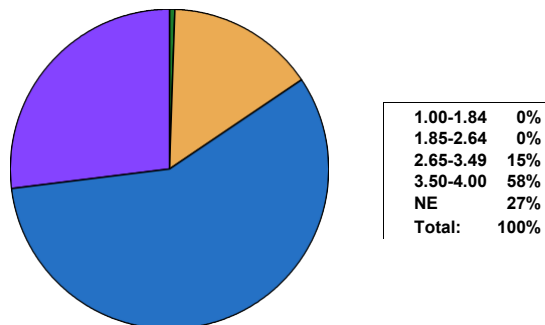

Novice New Jersey Public School Teachers Profile, cont'd

Evaluation (2)

Evaluation : Teacher SGP Score (2)

Summative Rating	Individuals evaluated in 15-16 SY
Highly Effective	27.00
Effective	146.00
Partially Effective	1.00
Ineffective	0.00
NE	64.00

Summative Score	Individuals evaluated in 15-16 SY
1.00-1.84	1.00
1.85-2.64	6.00
2.65-3.49	19.00
3.50-4.00	9.00
NE	203.00

Evaluation : Teacher Practice Score (2)

Evaluation : Teacher SGO Score (2)

Summative Score	Individuals evaluated in 15-16 SY
1.00-1.84	0.00
1.85-2.64	9.00
2.65-3.49	177.00
3.50-4.00	25.00
NE	27.00

Summative Score	Individuals evaluated in 15-16 SY
1.00-1.84	0.00
1.85-2.64	1.00
2.65-3.49	36.00
3.50-4.00	137.00
NE	64.00