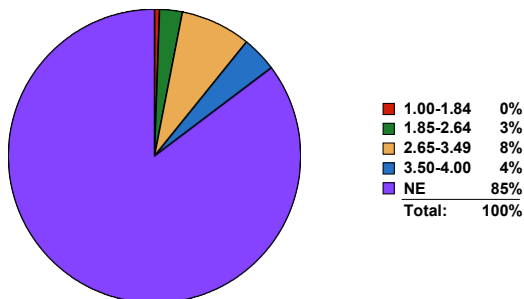

Novice New Jersey Public School Teachers Profile, cont'd

Evaluation (2)

Evaluation : Teacher SGP Score (2)

Summative Rating	Individuals evaluated in 15-16 SY
Highly Effective	27.00
Effective	146.00
Partially Effective	1.00
Ineffective	0.00
NE	64.00

Summative Score	Individuals evaluated in 15-16 SY
1.00-1.84	1.00
1.85-2.64	6.00
2.65-3.49	19.00
3.50-4.00	9.00
NE	203.00

Evaluation : Teacher Practice Score (2)

Evaluation : Teacher SGO Score (2)

Summative Score	Individuals evaluated in 15-16 SY
1.00-1.84	0.00
1.85-2.64	9.00
2.65-3.49	177.00
3.50-4.00	25.00
NE	27.00

Summative Score	Individuals evaluated in 15-16 SY
1.00-1.84	0.00
1.85-2.64	1.00
2.65-3.49	36.00
3.50-4.00	137.00
NE	64.00