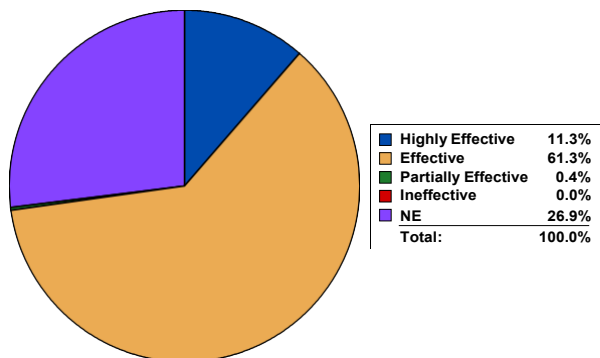

Novice New Jersey Public School Teachers Profile, cont'd

Evaluation (2)

Evaluation : Teacher SGP Score (2)

Summative Rating	Individuals evaluated in 15-16 SY
Highly Effective	27.00
Effective	146.00
Partially Effective	1.00
Ineffective	0.00
NE	64.00

Summative Score	Individuals evaluated in 15-16 SY
1.00-1.84	1.00
1.85-2.64	6.00
2.65-3.49	19.00
3.50-4.00	9.00
NE	203.00

Evaluation : Teacher Practice Score (2)

Evaluation : Teacher SGO Score (2)

Summative Score	Individuals evaluated in 15-16 SY
1.00-1.84	0.00
1.85-2.64	9.00
2.65-3.49	177.00
3.50-4.00	25.00
NE	27.00